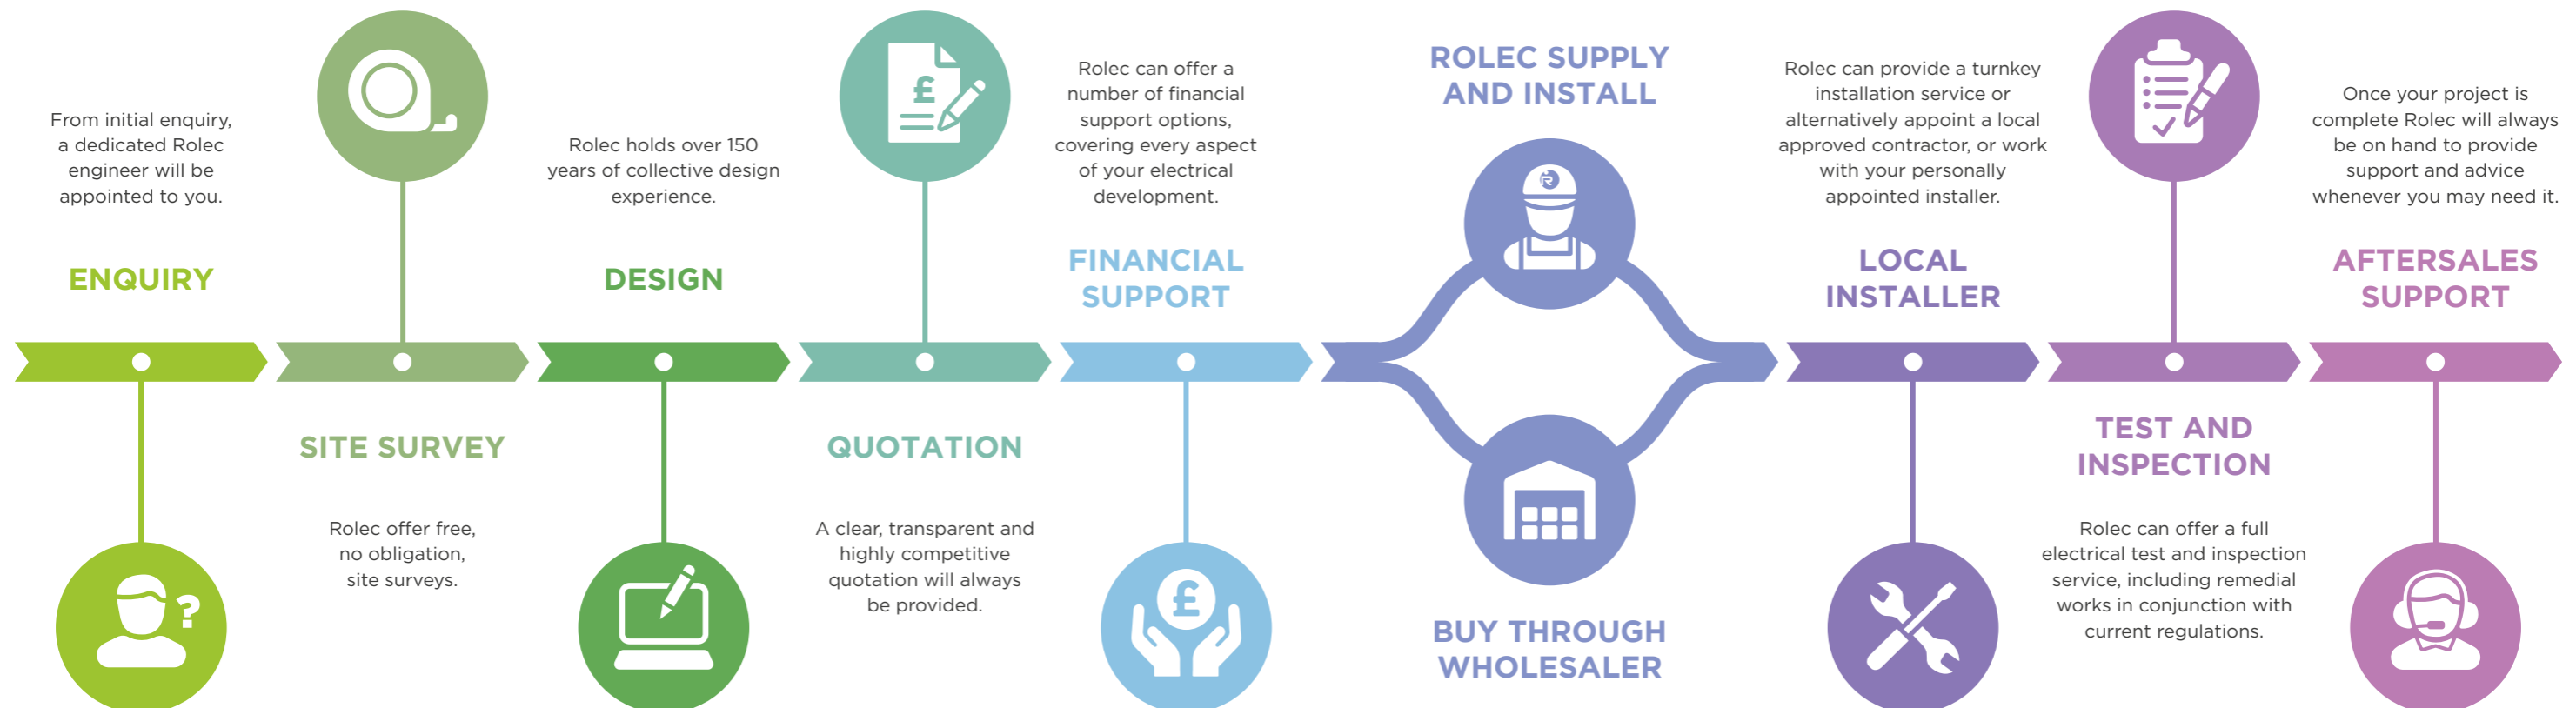

YOUR PARK DEVELOPMENT JOURNEY WITH ROLEC

YOU'RE IN SAFE HANDS

With Rolec you are choosing a partner with over 30 years of design, manufacture and installation experience in the caravan park electrical hook-up industry.

ADVICE AND SUPPORT

A dedicated Rolec engineer will be assigned to your project, providing you with advice and support throughout.

WORKING WITH LOCAL INSTALLERS

Rolec can provide a turnkey installation service or alternatively appoint a local approved contractor, or work with your personally appointed installer.

PEACE OF MIND

By choosing Rolec you will be working with the UK's largest electrical hook-up specialist, supported by the largest stock levels and buying power in the industry.